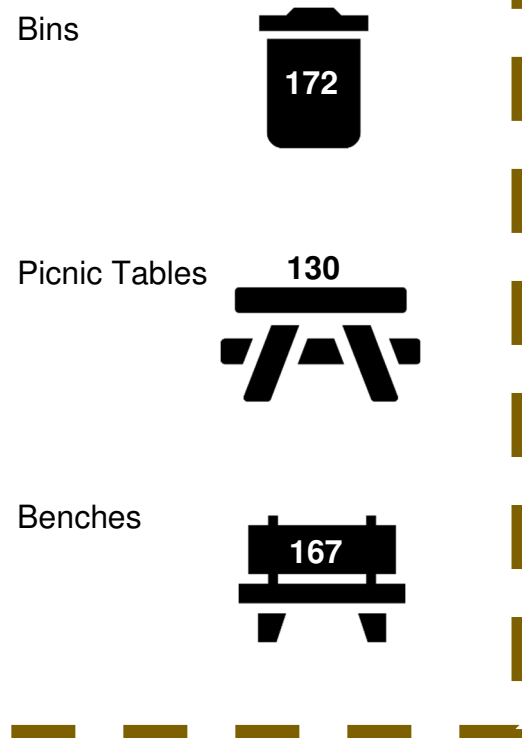

## Abbey Gardens Play Area Consultation July – 2022

Age of Children Using Play Area

Where are you from

	Equipment Priority
1st	Slide
2nd	Multiplay
3rd	Vehicles to Climb/Play on
4th	Cradle Swing
5th	Climbing Frame
6th	Flat Swing
7th	Trampoline
8th	Basket Swing
9th	Balance Trail
10th	Equipment Designed for Special Needs
11th	Climbing Wall
12th	Roundabout
13th	Aerial Runway
14th	Rope Net
15th	Springy Animals
16th	Basketball Hoop
17th	Shelter for older Children
18th	Football Goal

How many people asked for...

Should the Play Area have a Theme